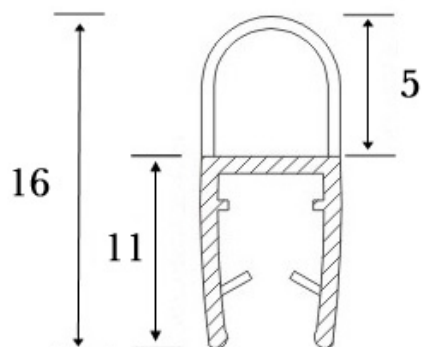

PRODUCT SHEET

Description:

PVC Seal Glass To Floor, S-5715, 2,5 Mtr, F/6mm Glass ,With 5mm Lip

Item number:

15.22.324-0

Units	Box	Carton	HS Code	Barcode
Pcs.	10	100	3925901000	
				5704866451215

SISO A/S

Mileparken 11
DK-2740 Skovlunde
Denmark
VAT: DK 24786013